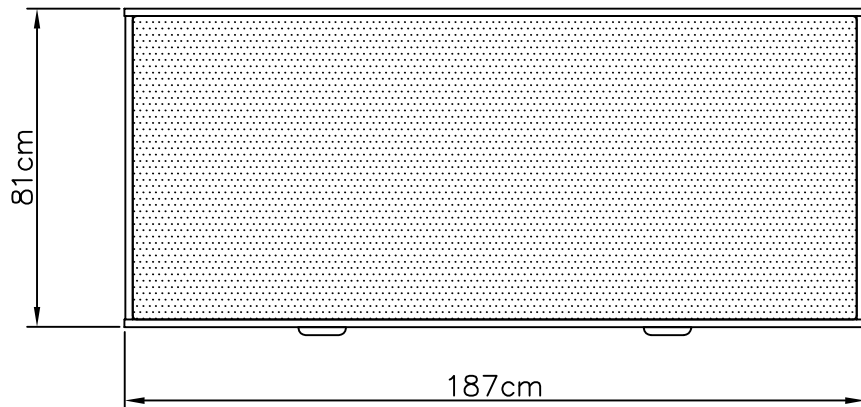

side view

front view

plan view

notes

15cm deep mattress shown.

Dimensions are shown to nearest cm (rounded up).