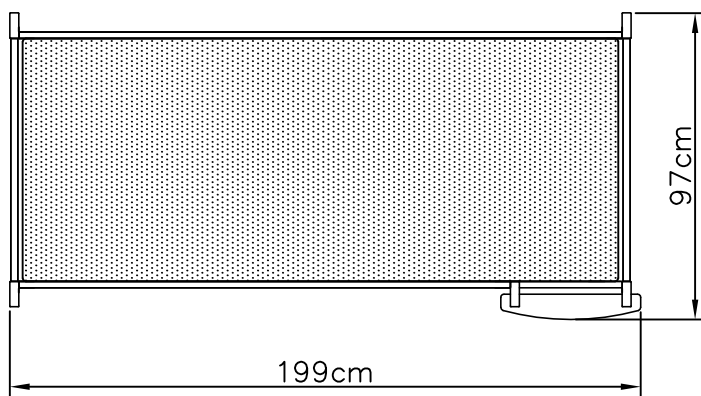

side view

end view

plan view

notes

Ladder can only be on the right.

18cm deep mattress shown.

EN 747-1 mark information
For safety a line, that the top of the mattress may not exceed, is permanently marked on the bed.

Dimensions are shown to nearest cm (rounded up).