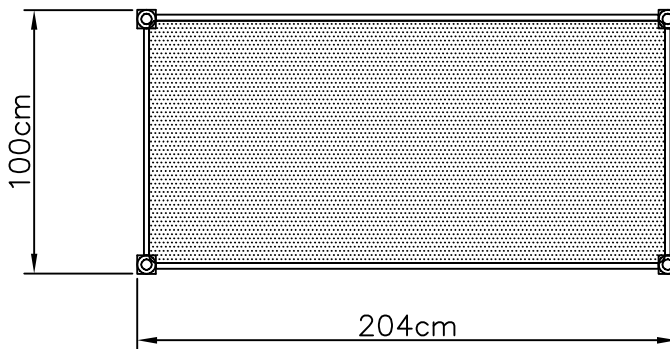

foot end view

side view

head end view

plan view

notes

18cm deep mattress shown.

Dimensions are shown to nearest cm (rounded up).