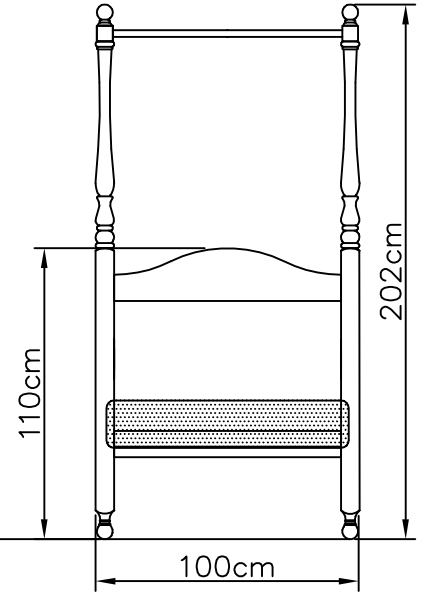

foot end view

side view

head end view

plan view

notes

18cm deep mattress shown.

Dimensions are shown to nearest cm (rounded up).