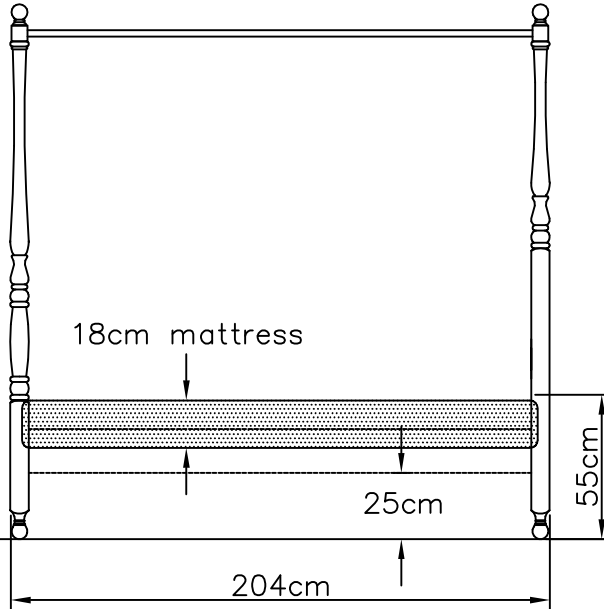

foot end view

side view

head end view

plan view

notes

18cm deep mattress shown.

Dimensions are shown to nearest cm (rounded up).