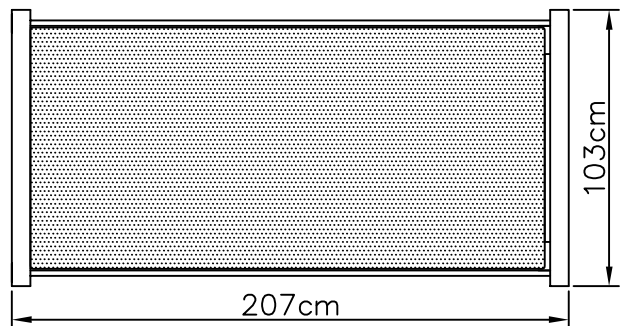

Foot end view

Side view

Head end view

Plan view

**Notes**

20cm deep mattress shown.

Dimensions are shown to nearest cm (rounded up).