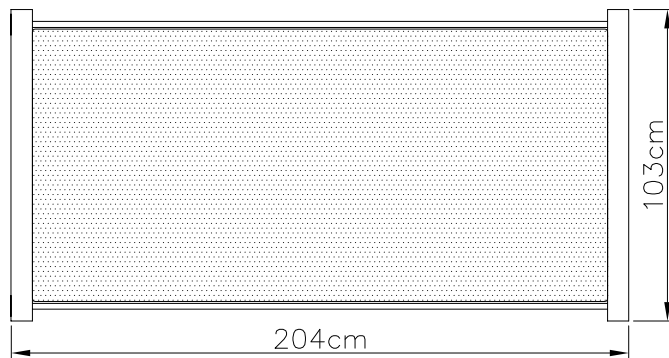

Foot end view

Side view

Head end view

Plan view

**Notes**

20cm deep mattress shown.

Dimensions are shown to nearest cm (rounded up).