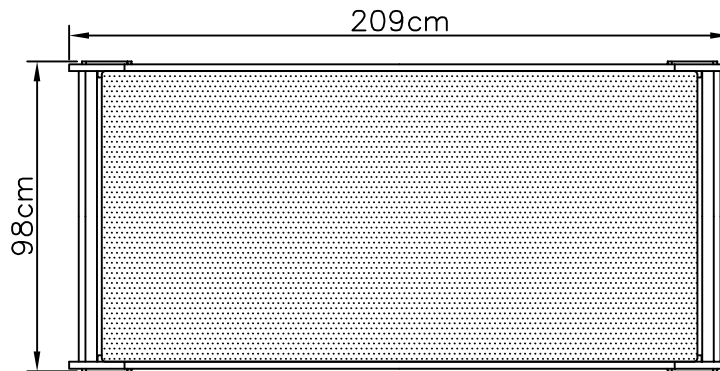

Head end view

Side view

Foot end view

Plan view

Notes

20cm deep mattress shown.

Dimensions are shown to nearest cm (rounded up).