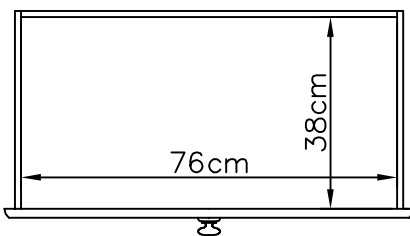

Head end view

Side view

Foot end view

Plan view

Plan view of drawer

Side view of drawer

**Notes**

20cm deep mattress shown.

Dimensions are shown to nearest cm (rounded up).