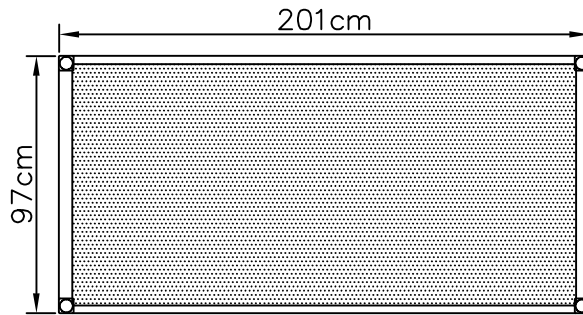

Head end view

Side view

Foot end view

Plan view

Plan view of drawer

Side view of drawer

**Notes**

20cm deep mattress shown.

Dimensions are shown to nearest cm (rounded up).