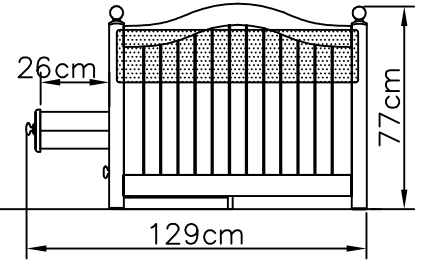

Head end view

Side view

Foot end view

Plan view

Plan view of drawer

Side view of drawer

**Notes**

20cm deep mattress shown.

Dimensions are shown to nearest cm (rounded up).