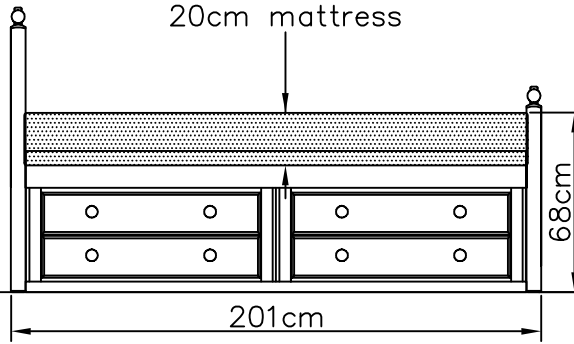

Head end view

Side view

Foot end view

Plan view

Plan view of drawer

Side view of drawer

**Notes**

20cm deep mattress shown.

Dimensions are shown to nearest cm (rounded up).