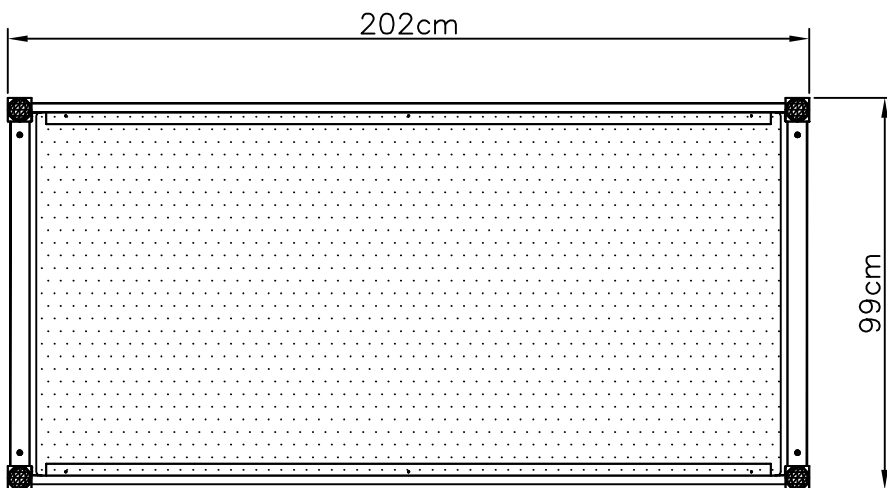

side view

head end view

plan view

notes

18cm deep mattress shown.

Dimensions are shown to nearest cm (rounded up).