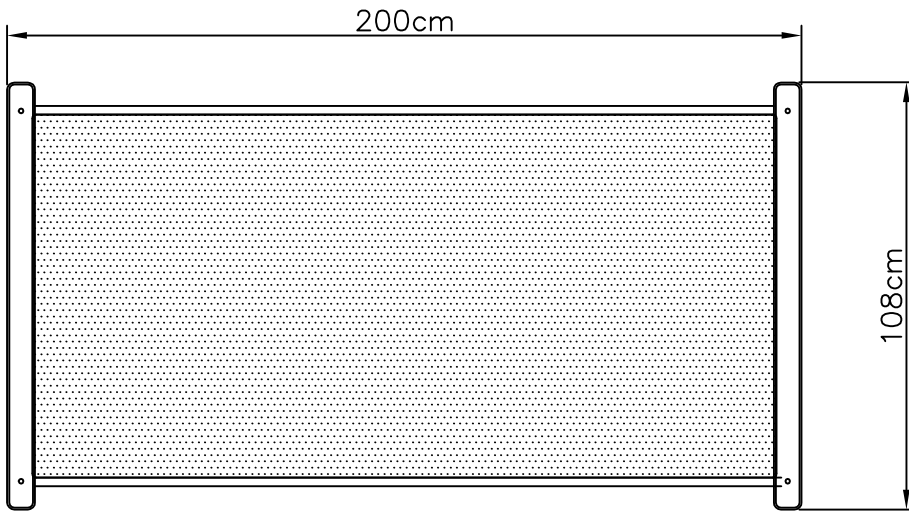

side view

head end view

plan view

notes

18cm deep mattress shown.

Dimensions are shown to nearest cm (rounded up).