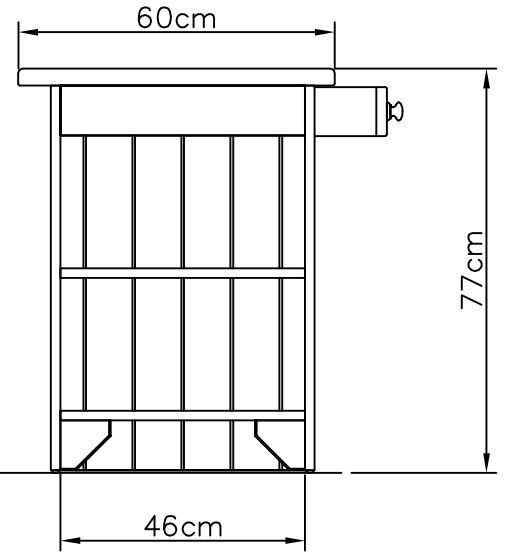

front view

side view

plan view

notes

Two fixed shelves on side:

Upper shelf 39cm
(from floor)

Lower shelf 12cm

plan view of drawer

side view of drawer