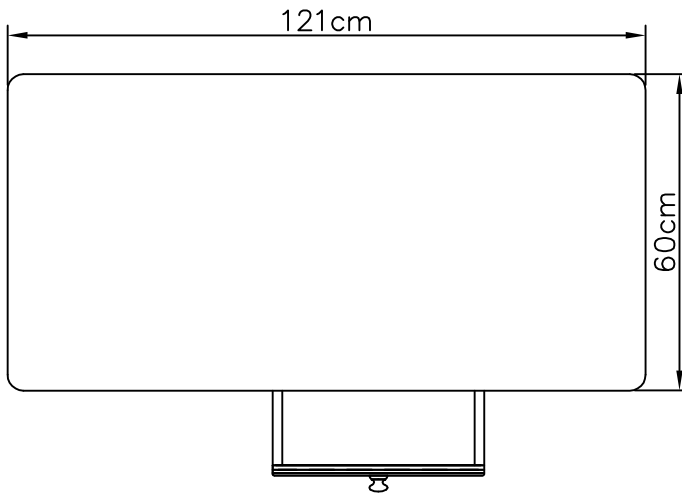

front view

side view

plan view

notes

Two fixed shelves on side:

Upper shelf 39cm
(from floor)

Lower shelf 12cm

plan view of drawer

side view of drawer