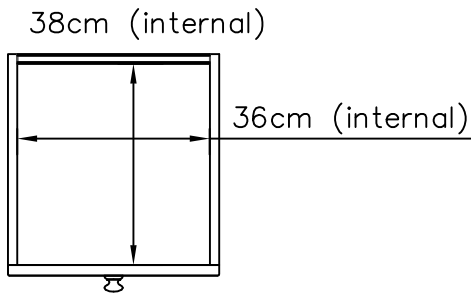

front view

side view

plan view

notes

Two fixed shelves on side:

Upper shelf 39cm
(from floor)

Lower shelf 12cm

plan view of drawer

side view of drawer